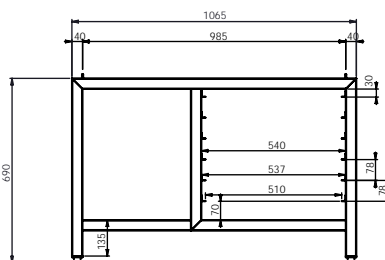

Convention oven base 1989 - A (1065x812x700 Rational)

Model	Order number	Price
Convention oven base 1989 - A	V1-013500-0003