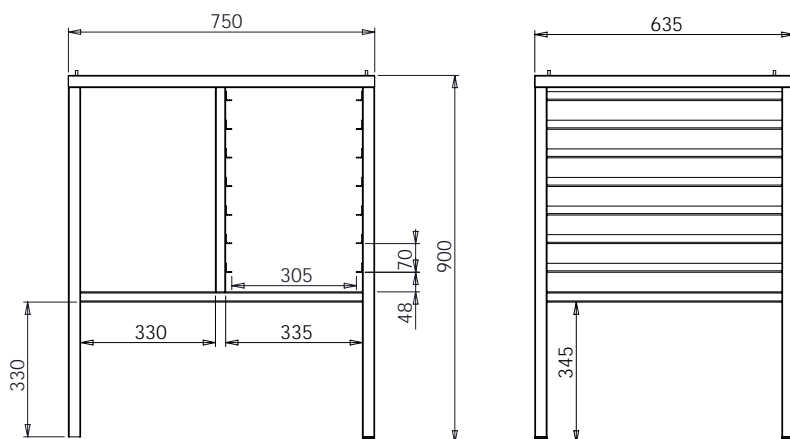

Convention oven base 1991 - B (750x635x900 Rational)

Model	Order number	Price
Convention oven base 1991 - B	2PR7B-1