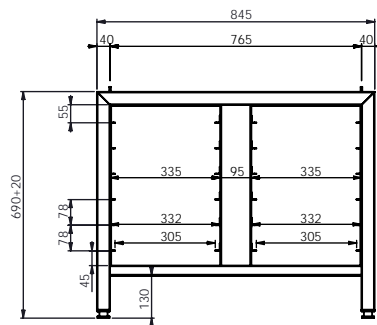

| Convention oven base 1988 - A (845x612x700 Rational)

Model	Order number	Price
Convention oven base 1988 - A	V1-013500-0001