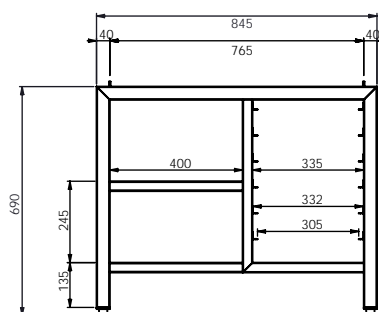

Convention oven base 1988 - E (845x612x700 Rational)

Model	Order number	Price
Convention oven base 1988 - E	V1-013500-0007