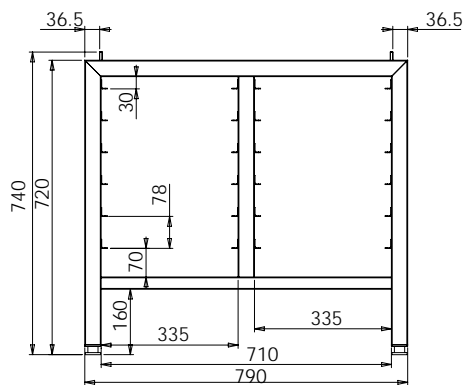

Convention oven base 1989 (790x680x720 Rational)

Model	Order number	Price
Convention oven base 1989	2PR12-1