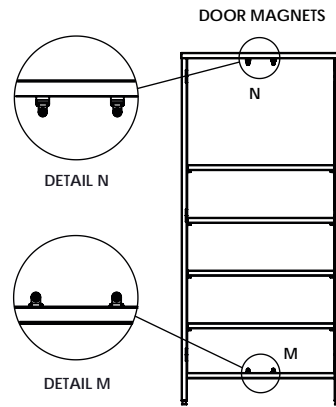

CABINET MR. BIG WITH DOUBLE WING DOORS