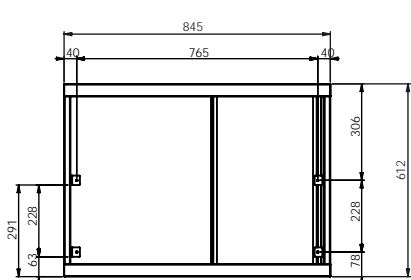

Convention oven base 1988 - D (845x612x955 Rational)

Model	Order number	Price
Convention oven base 1988 - D	V1-013500-0006