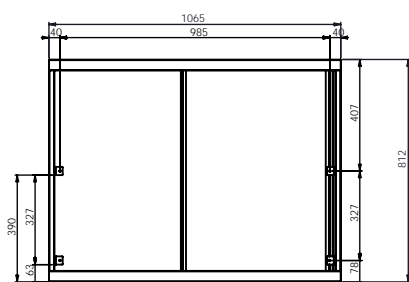

Convention oven base 1989 - B (1065x812x475 Rational)

Model	Order number	Price
Convention oven base 1989 - B	V1-013500-0004