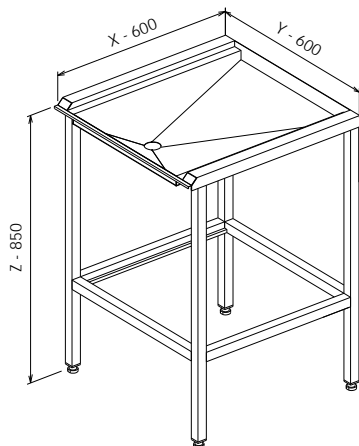

Dishwasher table 1980 - A

Model	Order number	Price
Dishwasher table 1980 - A	30338-001-000