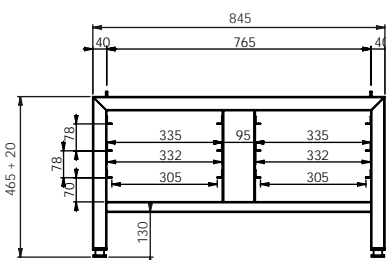

| Convention oven base 1988 - B (845x612x475 Rational)

Model	Order number	Price
Convention oven base 1988 - B	V1-013500-0002