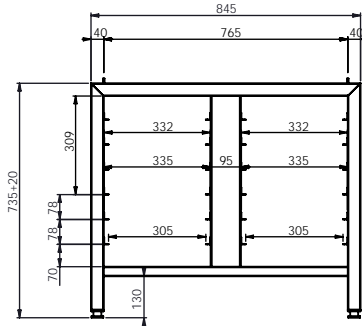

Convention oven base 1988 - F (845x612x745 Rational)

Model	Order number	Price
Convention oven base 1988 - F	V1-013500-0008