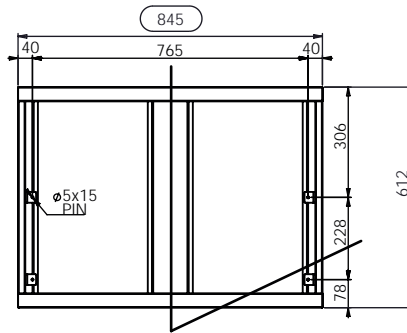

DIMENSIONS BETWEEN PINS: 765x228

Convention oven base 1988 - H (845x612x955 Rational)

Model	Order number	Price
Convention oven base 1988 - H	V1-013500-0010	

DIMENSIONS BETWEEN PINS: 765x228

Convention oven base 1989 (790x680x720 Rational)