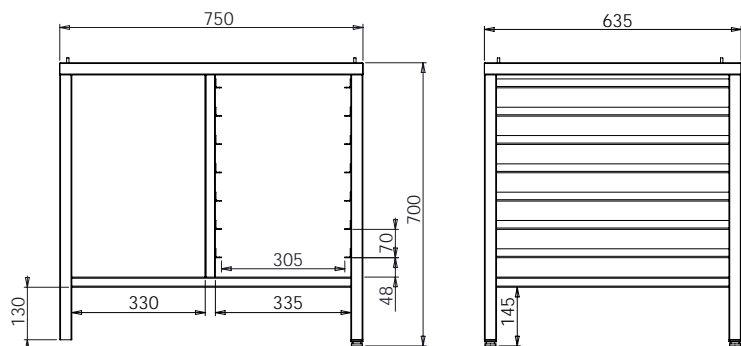

Convention oven base 1991 - A (750x635x700 Rational)

Model	Order number	Price
Convention oven base 1991 - A	2PR7A-1