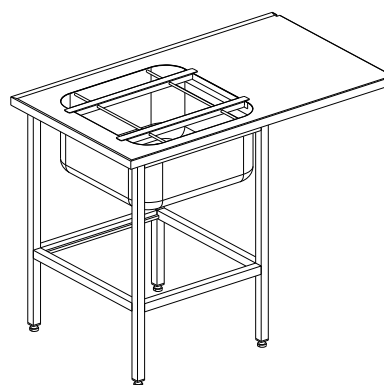

Dishwasher table

Model

Order number

Price

Dishwasher table

V1-014001-0107

Dishwasher tables 1990 - 1100L

Model

Order number

Price

Dishwasher tables 1990 - 1100L

30338-008-000

Dishwasher table 1990 - 1100P

Model

Order number

Price

Dishwasher tables 1990 - 1100P

30338-009-000