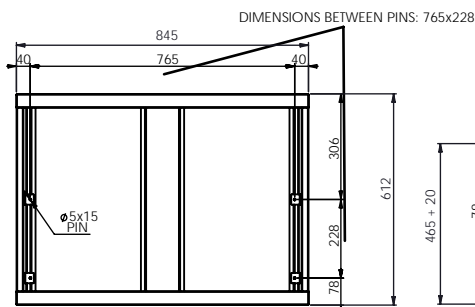

| Convention oven base 1988 - B (845x612x475 Rational)

Model	Order number	Price
Convention oven base 1988 - B	V1-013500-0002