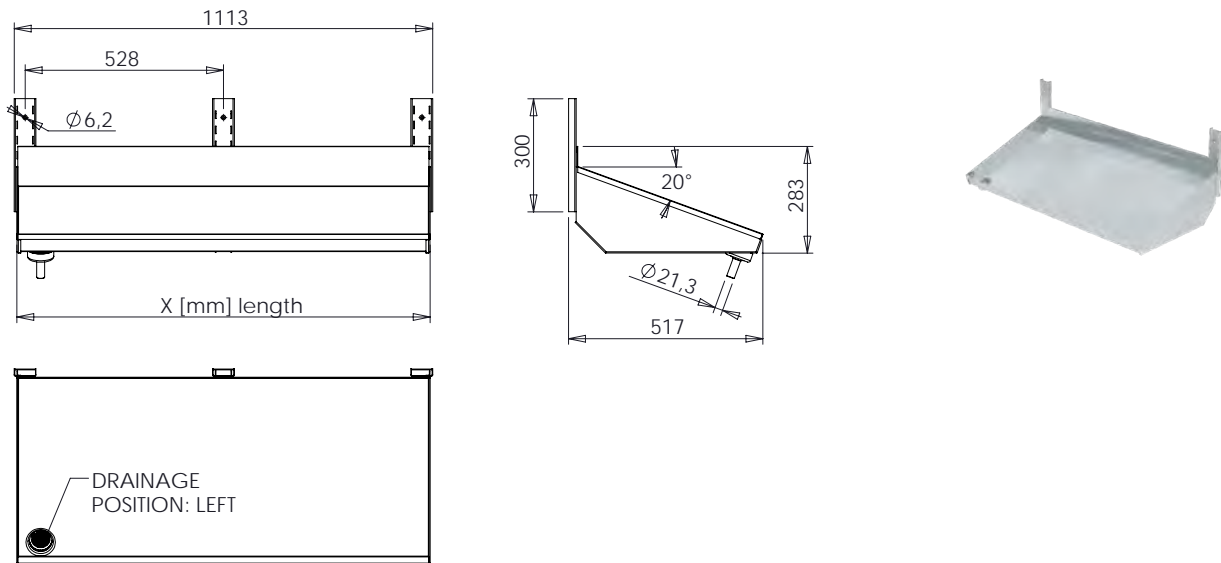

Technical drawing

Model	Order number	Price
Dishwasher shelf for basket, left drain, 600x517x283	V1-014004-0001	
Dishwasher shelf for basket, left drain, 1100x517x283	V1-014004-0002	
Dishwasher shelf for basket, left drain, 1600x517x283	V1-014004-0003	
Dishwasher shelf for basket, left drain, 2100x517x283	V1-014004-0004	
Dishwasher shelf for basket, right drain, 600x517x283	V1-014004-0005	
Dishwasher shelf for basket, right drain, 1100x517x283	V1-014004-0006	
Dishwasher shelf for basket, right drain, 1600x517x283	V1-014004-0007	
Dishwasher shelf for basket, right drain, 2100x517x283	V1-014004-0008