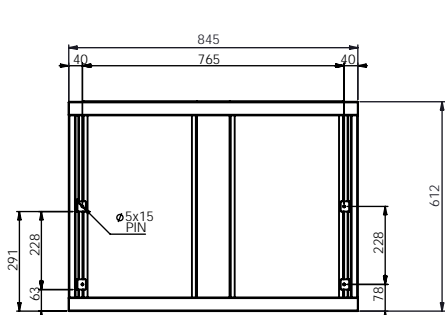

Convention oven base 1988 - C (845x612x955 Rational)

Model	Order number	Price
Convention oven base 1988 - C	V1-013500-0005