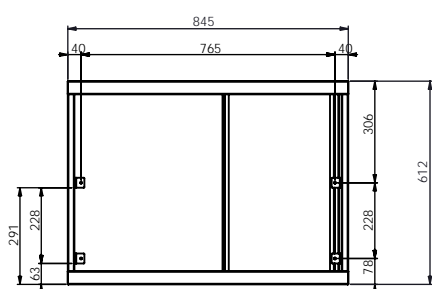

Convention oven base 1988 - E (845x612x700 Rational)

Model	Order number	Price
Convention oven base 1988 - E	V1-013500-0007