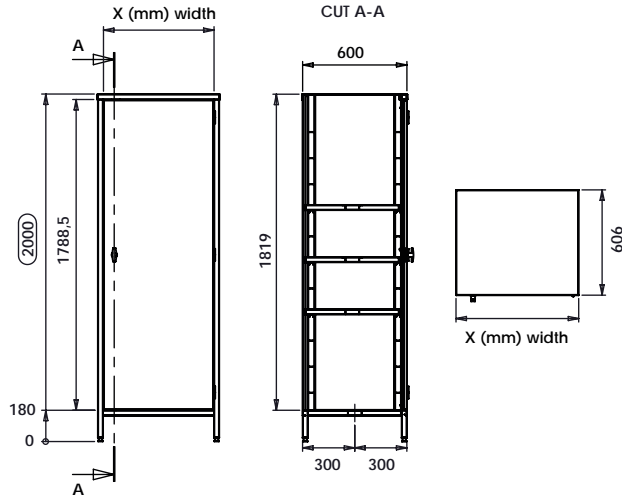

Technical drawing & Illustrative pictures

CABINET MR. BIG WITH WING DOORS