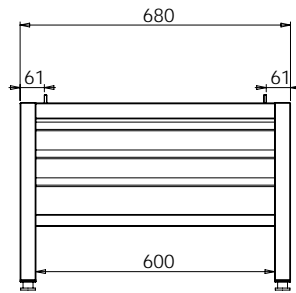

| About

Supporting your combi-oven and features trays for storage, stainless steel shelves or combination of both.

Made from stainless steel material, so it is easy to clean and guarantees a long-term service life.

| Convention oven base 1988, (790x680x470 Rational)

Model	Order number	Price
Convention oven base 1988	2PR06