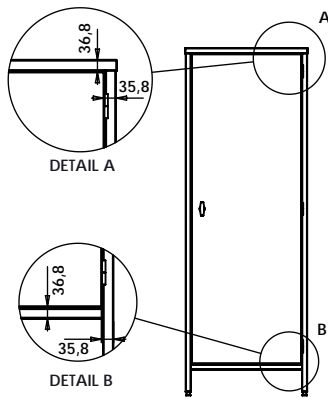

H0 Cabinets with inserts for GN

Model	X [mm] Width	Y [mm] Depth	Z [mm] Height	Order number	Price
Cabinets H0, 5x inserts for 1/1GN	400	600	700		

Technical drawing & Illustrative pictures

CABINET MR. BIG WITH WING DOORS

CABINET MR. BIG WITH DOUBLE WING DOORS

Cabinets Mr. Big with wing doors

Model	X [mm] Width	Y [mm] Depth	Z [mm] Height	Order number	Price
Cabinet Mr. Big with wing door and shelves inside	600	600	2000	V1-012502-0001	
Cabinet Mr. Big with wing door and shelves inside	700	600	2000	V1-012502-0002	
Cabinet Mr. Big with wing door and shelves inside	800	600	2000	V1-012502-0003	
Cabinet Mr. Big with wing door and shelves inside	900	600	2000	V1-012502-0004	
Cabinet Mr. Big with wing door and shelves inside	1000	600	2000	V1-012502-0005	
Cabinet Mr. Big with double wing door and shelves inside	800	600	2000	V1-012502-0006	
Cabinet Mr. Big with double wing door and shelves inside	900	600	2000	V1-012502-0007	
Cabinet Mr. Big with double wing door and shelves inside	1000	600	2000	V1-012502-0008	
Cabinet Mr. Big with double wing door and shelves inside	1100	600	2000	V1-012502-0009	
Cabinet Mr. Big with double wing door and shelves inside	1200	600	2000	V1-012502-0010	