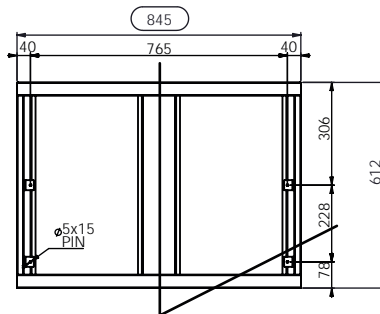

DIMENSIONS BETWEEN PINS: 765x228

Convention oven base 1988 - H (845x612x955 Rational)

Model	Order number	Price
Convention oven base 1988 - H	V1-013500-0010	

DIMENSIONS BETWEEN PINS: 765x228

Convention oven base 1989 (790x680x720 Rational)