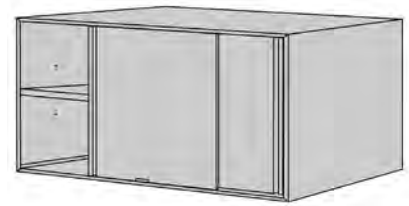

About

Cabinets on the wall is suitable for kitchen, restaurants or canteens. Ideal for pans, pots, containers or utensils.

Two types - wing doors or sliding doors. Made from stainless steel material, so it is easy to clean and guarantees a long-term service life.

Technical drawing & Illustrative pictures

CABINETS ON THE WALL H0
1X WING DOORS
HEIGHT ADJUSTABLE SHELF

CABINETS ON THE WALL H0
2X WING DOORS
HEIGHT ADJUSTABLE SHELF

CABINETS ON THE WALL H0
SLIDING DOORS
HEIGHT ADJUSTABLE SHELF