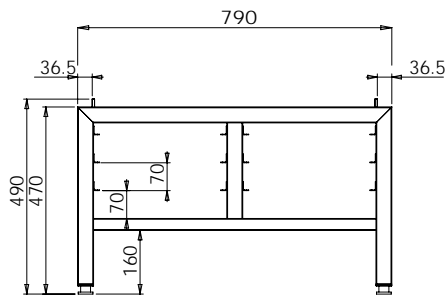

| About

Supporting your combi-oven and features trays for storage, stainless steel shelves or combination of both.

Made from stainless steel material, so it is easy to clean and guarantees a long-term service life.

| Convention oven base 1988, (790x680x470 Rational)

Model	Order number	Price
Convention oven base 1988	2PR06