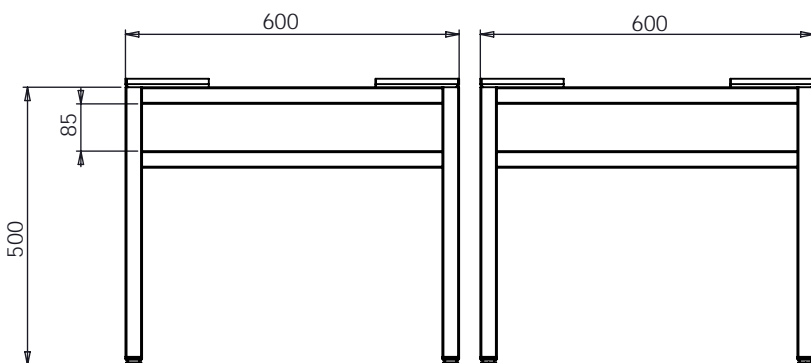

Convention oven base LF 322 - 500 (600x600x500)

Model	Order number	Price
Convention oven base LF 322 - 500	40405-012-000