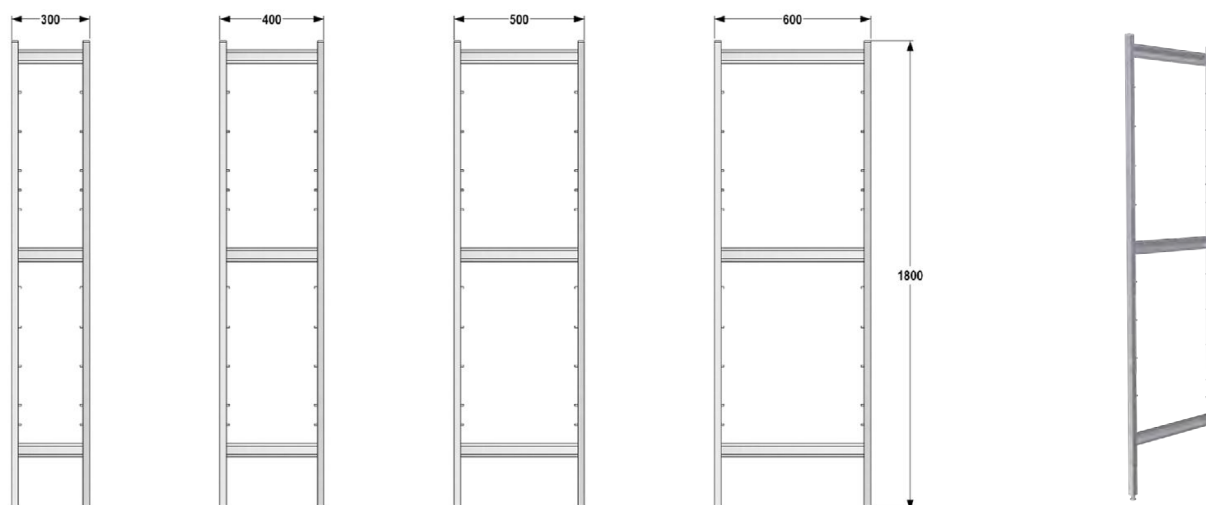

Technical drawing

Stand

Model (X) mm x (Y) mm x (Z) mm	Order number	Price
Stand, 30x300x1600	V1-013004-0001	
Stand, 30x400x1600	V1-013004-0002	
Stand, 30x500x1600	V1-013004-0003	
Stand, 30x600x1800	V1-013004-0004	
Stand, 30x300x1800	V1-013004-0005	
Stand, 30x400x1800	V1-013004-0006	
Stand, 30x500x1800	V1-013004-0007	
Stand, 30x600x1800	V1-013004-0008	
Stand, 30x300x2000	V1-013004-0009	
Stand, 30x400x2000	V1-013004-0010	
Stand, 30x500x2000	V1-013004-0011	
Stand, 30x600x2000	V1-013004-0012	

Accessories

	Order number	Price
Cross for strengthening	V1-013004-0093	
Hook for „L“ Rack construction	V1-013004-0094