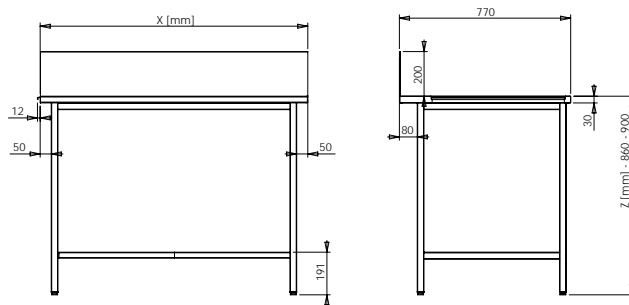

Dishwasher tables with grate shelf

(X) mm x (Y) mm x (Z) mm	Order number	Price
Dishwasher tables with grate shelf 800x770x900	V1-014001-0035	
Dishwasher tables with grate shelf 900x770x900	V1-014001-0036	
Dishwasher tables with grate shelf 1000x770x900	V1-014001-0037	
Dishwasher tables with grate shelf 1100x770x900	V1-014001-0038	
Dishwasher tables with grate shelf 1200x770x900	V1-014001-0039	
Dishwasher tables with grate shelf 1300x770x900	V1-014001-0040	
Dishwasher tables with grate shelf 1400x770x900	V1-014001-0041	
Dishwasher tables with grate shelf 1500x770x900	V1-014001-0042	
Dishwasher tables with grate shelf 1600x770x900	V1-014001-0043	
Dishwasher tables with grate shelf 1700x770x900	V1-014001-0044	
Dishwasher tables with grate shelf 1800x770x900	V1-014001-0045	
Dishwasher tables with grate shelf 1900x770x900	V1-014001-0046	
Dishwasher tables with grate shelf 2000x770x900	V1-014001-0047	
Dishwasher tables with grate shelf 2100x770x900	V1-014001-0048	
Dishwasher tables with grate shelf 2200x770x900	V1-014001-0049	
Dishwasher tables with grate shelf 2300x770x900	V1-014001-0050	
Dishwasher tables with grate shelf 2400x770x900	V1-014001-0051