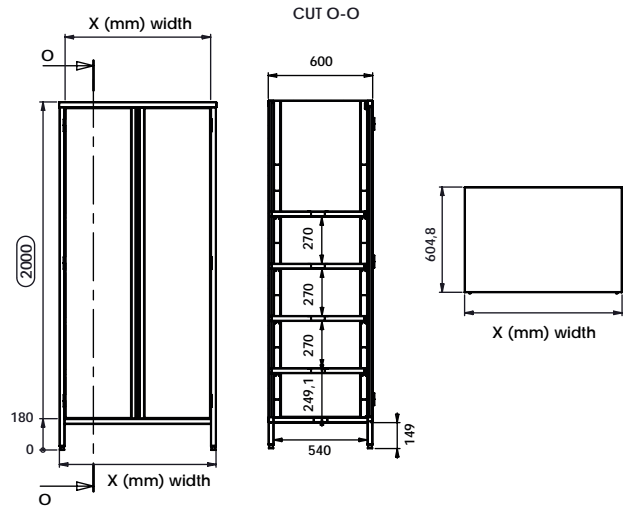

CABINET MR. BIG WITH DOUBLE WING DOORS

Cabinets Mr. Big with wing doors

Model	X [mm] Width	Y [mm] Depth	Z [mm] Height	Order number	Price
Cabinet Mr. Big with wing door and shelves inside	600	600	2000	V1-012502-0001	
Cabinet Mr. Big with wing door and shelves inside	700	600	2000	V1-012502-0002	
Cabinet Mr. Big with wing door and shelves inside	800	600	2000	V1-012502-0003	
Cabinet Mr. Big with wing door and shelves inside	900	600	2000	V1-012502-0004	
Cabinet Mr. Big with wing door and shelves inside	1000	600	2000	V1-012502-0005	
Cabinet Mr. Big with double wing door and shelves inside	800	600	2000	V1-012502-0006	
Cabinet Mr. Big with double wing door and shelves inside	900	600	2000	V1-012502-0007	
Cabinet Mr. Big with double wing door and shelves inside	1000	600	2000	V1-012502-0008	
Cabinet Mr. Big with double wing door and shelves inside	1100	600	2000	V1-012502-0009	
Cabinet Mr. Big with double wing door and shelves inside	1200	600	2000	V1-012502-0010	