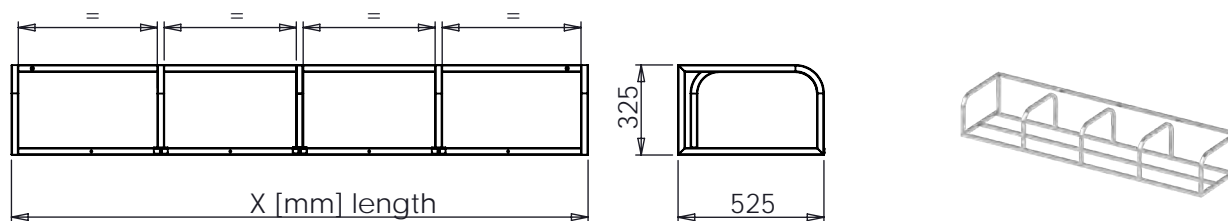

Sliders for washing machine

Model	Order number	Price
Sliders for washing machine, 600x525x325	V1-014004-0011	
Sliders for washing machine, 1100x525x325	V1-014004-0012	
Sliders for washing machine, 1600x525x325	V1-014004-0013	
Sliders for washing machine, 2100x525x325	V1-014004-0014