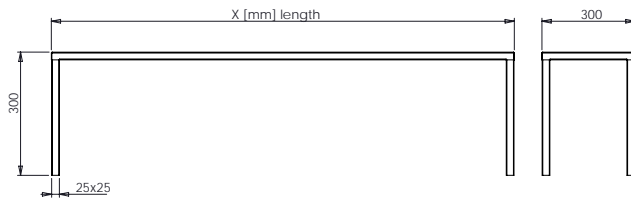

| Table extension - single shelf

Model	X [mm] Width	Y [mm] Depth	Z [mm] Height	Order number	Price
Table extension - single shelf	800	300	300	V1-013003-0001	
Table extension - single shelf	900	300	300	V1-013003-0002	
Table extension - single shelf	1000	300	300	V1-013003-0003	
Table extension - single shelf	1100	300	300	V1-013003-0004	
Table extension - single shelf	1200	300	300	V1-013003-0005	
Table extension - single shelf	1300	300	300	V1-013003-0006	
Table extension - single shelf	1400	300	300	V1-013003-0007	
Table extension - single shelf	1500	300	300	V1-013003-0008	
Table extension - single shelf	1600	300	300	V1-013003-0009	
Table extension - single shelf	1700	300	300	V1-013003-0010	
Table extension - single shelf	1800	300	300	V1-013003-0011	
Table extension - single shelf	1900	300	300	V1-013003-0012	
Table extension - single shelf	2000	300	300	V1-013003-0013	
Table extension - single shelf	2100	300	300	V1-013003-0014	
Table extension - single shelf	2200	300	300	V1-013003-0015	
Table extension - single shelf	2300	300	300	V1-013003-0016	
Table extension - single shelf	2400	300	300	V1-013003-0017	
Table extension - single shelf	2500	300	300	V1-013003-0018	
Table extension - single shelf	2600	300	300	V1-013003-0019	
Table extension - single shelf	2700	300	300	V1-013003-0020	
Table extension - single shelf	2800	300	300	V1-013003-0021	
Table extension - single shelf	2900	300	300	V1-013003-0022	
Table extension - single shelf	3000	300	300	V1-013003-0023	
Table extension - single shelf	3100	300	300	V1-013003-0024	
Table extension - single shelf	3200	300	300	V1-013003-0025	
Table extension - single shelf	3300	300	300	V1-013003-0026