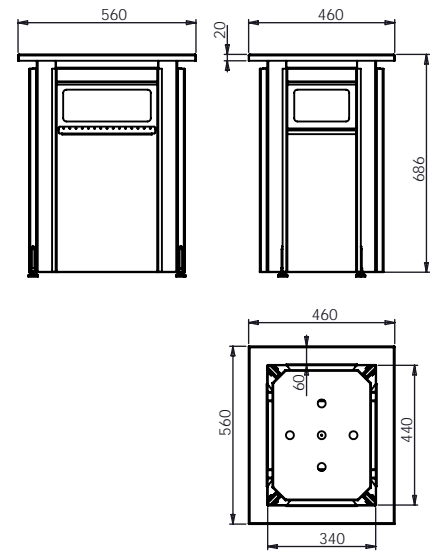

Neutral dispenser for trays

Model	Order number	Price
Neutral dispenser for basket, Drop-in	V1-016500-0005	
Neutral dispenser for basket, adjusting feet under the plate	V1-016500-0007	

Model	Order number	Price
Neutral dispenser for trays, Drop-in	V1-016500-0009	
Neutral dispenser for trays, adjusting feet under the plate	V1-016500-0011