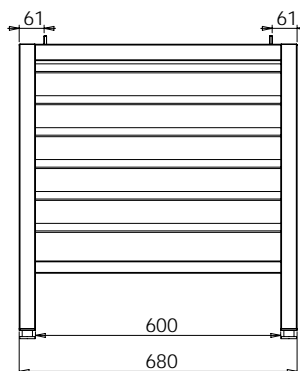

Convention oven base 1989 (790x680x720 Rational)

Model	Order number	Price
Convention oven base 1989	2PR12-1