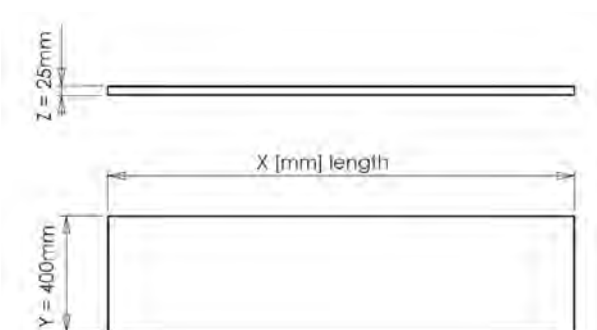

Wall shelves, timbered, Depth 400mm

Wall shelves (X) mm x (Y) mm x (Z) mm	Order number	Price	Wall shelves (X) mm x (Y) mm x (Z) mm	Order number	Price
Wall shelves 500x400x25	V1-013001-0037		Wall shelves 2300x400x25	V1-013001-0055	
Wall shelves 600x400x25	V1-013001-0038		Wall shelves 2400x400x25	V1-013001-0056	
Wall shelves 700x400x25	V1-013001-0039		Wall shelves 2500x400x25	V1-013001-0057	
Wall shelves 800x400x25	V1-013001-0040		Wall shelves 2600x400x25	V1-013001-0058	
Wall shelves 900x400x25	V1-013001-0041		Wall shelves 2700x400x25	V1-013001-0059	
Wall shelves 1000x400x25	V1-013001-0042		Wall shelves 2800x400x25	V1-013001-0060	
Wall shelves 1100x400x25	V1-013001-0043		Wall shelves 2900x400x25	V1-013001-0061	
Wall shelves 1200x400x25	V1-013001-0044		Wall shelves 3000x400x25	V1-013001-0062	
Wall shelves 1300x400x25	V1-013001-0045		Wall shelves 3100x400x25	V1-013001-0063	
Wall shelves 1400x400x25	V1-013001-0046		Wall shelves 3200x400x25	V1-013001-0064	
Wall shelves 1500x400x25	V1-013001-0047		Wall shelves 3300x400x25	V1-013001-0065	
Wall shelves 1600x400x25	V1-013001-0048		Wall shelves 3400x400x25	V1-013001-0066	
Wall shelves 1700x400x25	V1-013001-0049		Wall shelves 3500x400x25	V1-013001-0067	
Wall shelves 1800x400x25	V1-013001-0050		Wall shelves 3600x400x25	V1-013001-0068	
Wall shelves 1900x400x25	V1-013001-0051		Wall shelves 3700x400x25	V1-013001-0069	
Wall shelves 2000x400x25	V1-013001-0052		Wall shelves 3800x400x25	V1-013001-0070	
Wall shelves 2100x400x25	V1-013001-0053		Wall shelves 3900x400x25	V1-013001-0071	
Wall shelves 2200x400x25	V1-013001-0054		Wall shelves 4000x400x25	V1-013001-0072