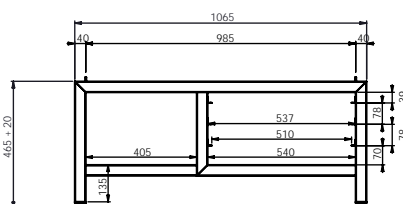

Convention oven base 1989 - B (1065x812x475 Rational)

Model	Order number	Price
Convention oven base 1989 - B	V1-013500-0004