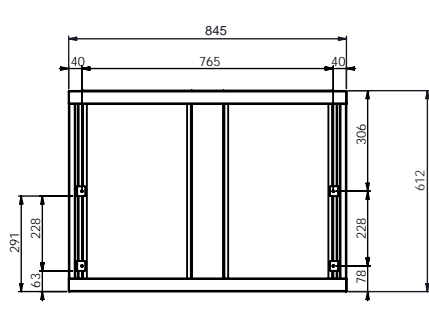

| Convention oven base 1988 - A (845x612x700 Rational)

Model	Order number	Price
Convention oven base 1988 - A	V1-013500-0001