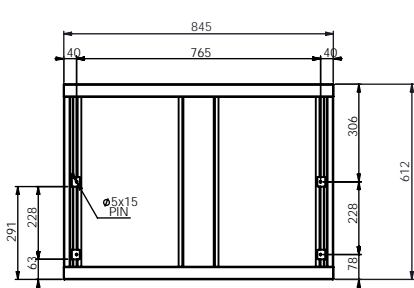

Convention oven base 1988 - F (845x612x745 Rational)

Model	Order number	Price
Convention oven base 1988 - F	V1-013500-0008