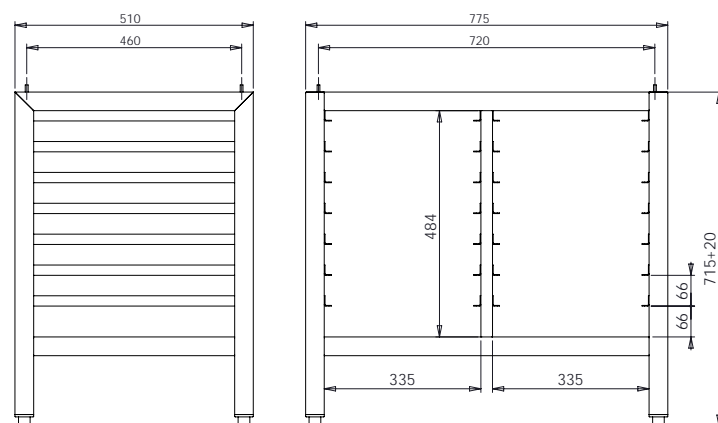

Convention oven base 1996 (775x510x715 Linox)

Model	Order number	Price
Convention oven base 1996	2PI07-1