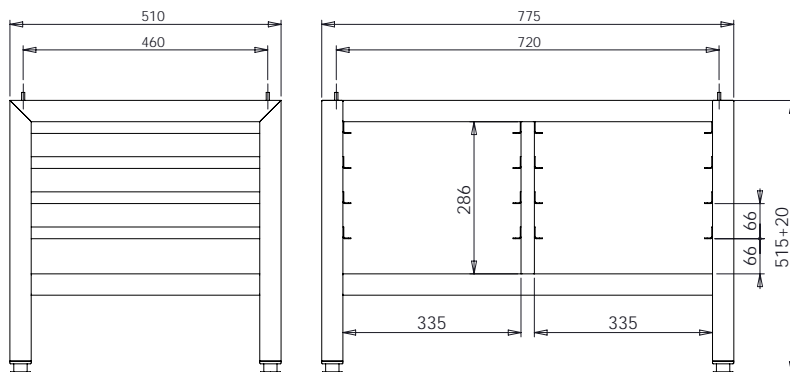

Convention oven base 1995 (775x510x515 Linox)

Model	Order number	Price
Convention oven base 1995	2PI04-1