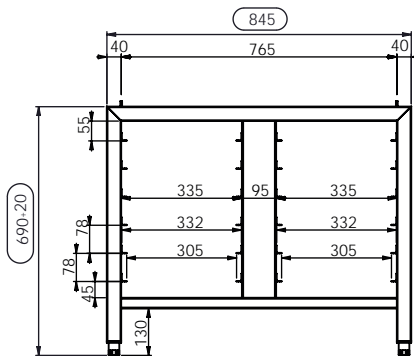

DIMENSIONS BETWEEN PINS: 765x228

Convention oven base 1988 - H (845x612x955 Rational)

Model	Order number	Price
Convention oven base 1988 - H	V1-013500-0010	

DIMENSIONS BETWEEN PINS: 765x228

Convention oven base 1989 (790x680x720 Rational)