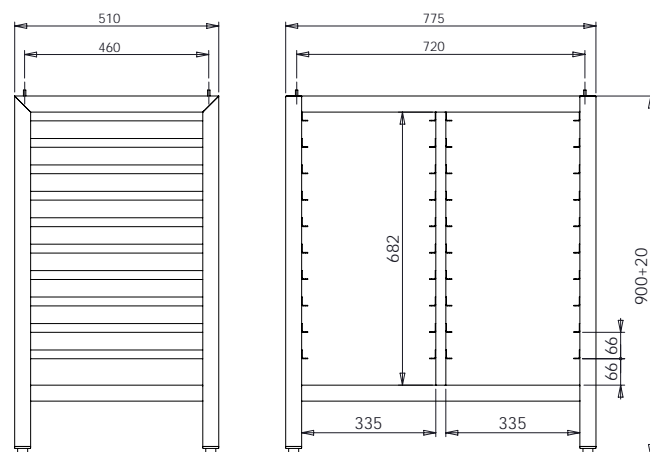

Convention oven base 1997 (775x510x895 Linox)

Model	Order number	Price
Convention oven base 1997	2PI10-1