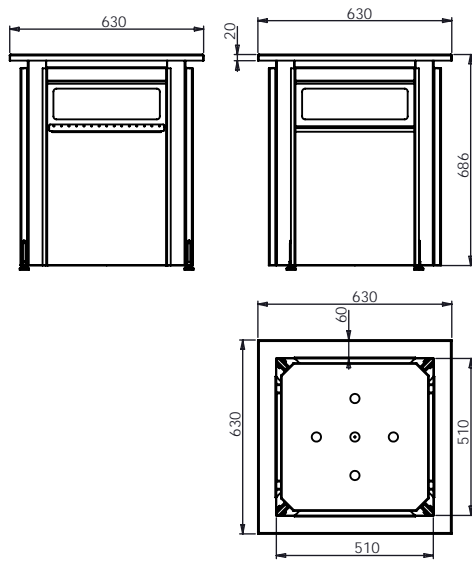

Neutral dispenser for baskets