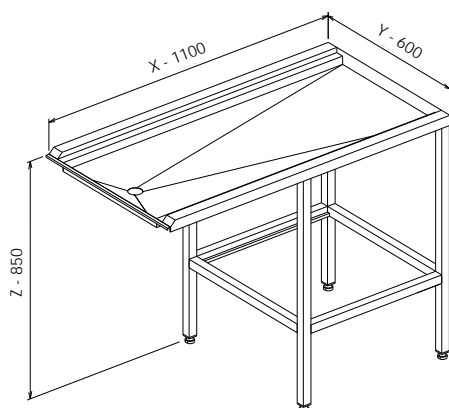

Dishwasher table 1981 - A

Model	Order number	Price
Dishwasher table 1981 - A	30338-004-000