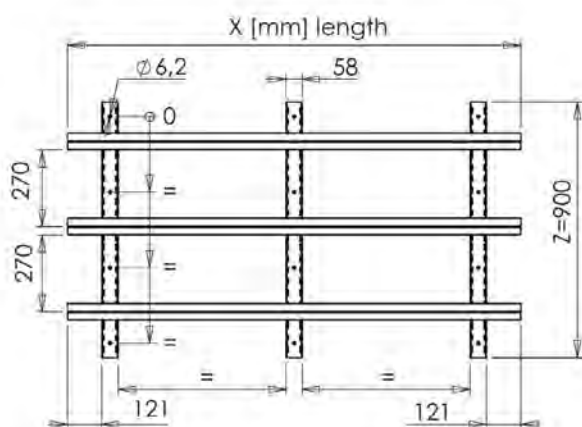

Triple wall shelf with rails

Triple wall shelf with rails, Depth 300 mm

Triple wall shelf (X) mm x (Y) mm x (Z) mm	Order number	Price
Triple wall shelf 600x300x900	V1-013001-0211	
Triple wall shelf 700x300x900	V1-013001-0212	
Triple wall shelf 800x300x900	V1-013001-0213	
Triple wall shelf 900x300x900	V1-013001-0214	
Triple wall shelf 1000x300x900	V1-013001-0215	
Triple wall shelf 1100x300x900	V1-013001-0216	
Triple wall shelf 1200x300x900	V1-013001-0217	
Triple wall shelf 1300x300x900	V1-013001-0218	
Triple wall shelf 1400x300x900	V1-013001-0219	
Triple wall shelf 1500x300x900	V1-013001-0220	
Triple wall shelf 1600x300x900	V1-013001-0221	
Triple wall shelf 1700x300x900	V1-013001-0222	
Triple wall shelf 1800x300x900	V1-013001-0223	
Triple wall shelf 1900x300x900	V1-013001-0224	
Triple wall shelf 2000x300x900	V1-013001-0225	
Triple wall shelf 2100x300x900	V1-013001-0226	
Triple wall shelf 2200x300x900	V1-013001-0227	
Triple wall shelf 2300x300x900	V1-013001-0228	
Triple wall shelf 2400x300x900	V1-013001-0229	
Triple wall shelf 2500x300x900	V1-013001-0230	
Triple wall shelf 2600x300x900	V1-013001-0231	

Triple wall shelf with rails, Depth 400 mm

Triple wall shelf (X) mm x (Y) mm x (Z) mm	Order number	Price
Triple wall shelf 600x400x900	V1-013001-0234	
Triple wall shelf 700x400x900	V1-013001-0235	
Triple wall shelf 800x400x900	V1-013001-0236	
Triple wall shelf 900x400x900	V1-013001-0237	
Triple wall shelf 1000x400x900	V1-013001-0238	
Triple wall shelf 1100x400x900	V1-013001-0239	
Triple wall shelf 1200x400x900	V1-013001-0240	
Triple wall shelf 1300x400x900	V1-013001-0241	
Triple wall shelf 1400x400x900	V1-013001-0242	
Triple wall shelf 1500x400x900	V1-013001-0243	
Triple wall shelf 1600x400x900	V1-013001-0244	
Triple wall shelf 1700x400x900	V1-013001-0245	
Triple wall shelf 1800x400x900	V1-013001-0246	
Triple wall shelf 1900x400x900	V1-013001-0247	
Triple wall shelf 2000x400x900	V1-013001-0248	
Triple wall shelf 2100x400x900	V1-013001-0249	
Triple wall shelf 2200x400x900	V1-013001-0250	
Triple wall shelf 2300x400x900	V1-013001-0251	
Triple wall shelf 2400x400x900	V1-013001-0252	
Triple wall shelf 2500x400x900	V1-013001-0253	
Triple wall shelf 2600x400x900	V1-013001-0254