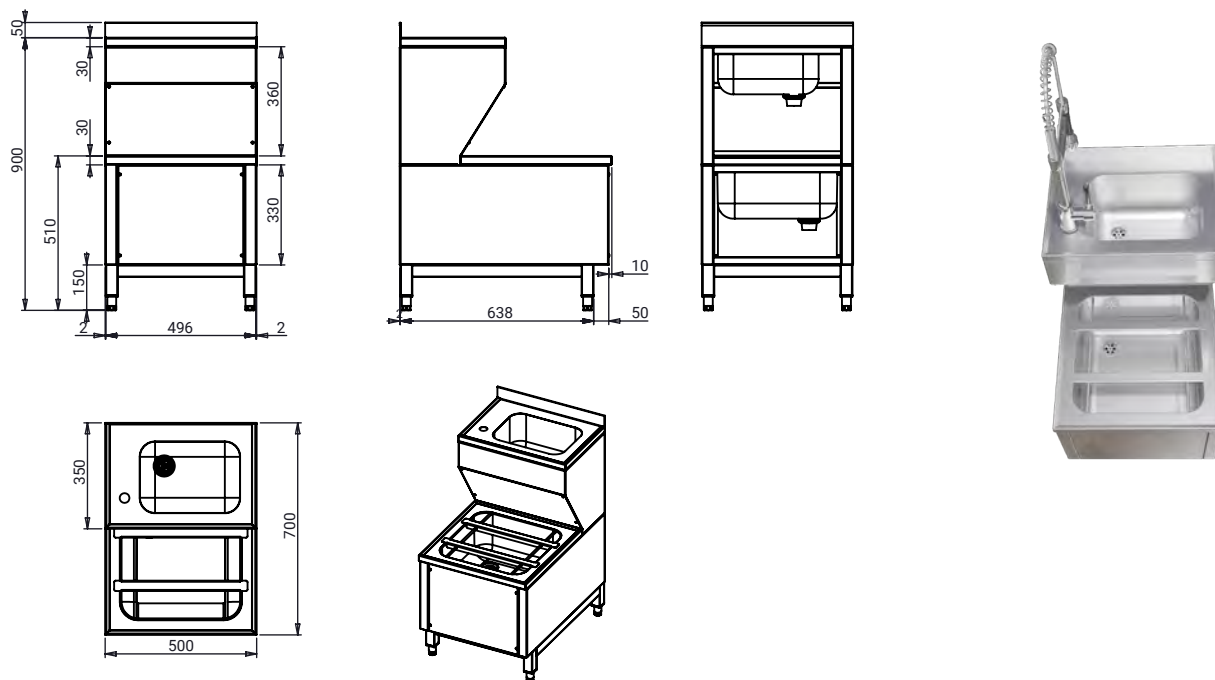

Technical drawing

Model	Order number	Price
Gastro Sink Type A	V1-014007-0001	
Gastro Sink Type B	V1-014007-0002