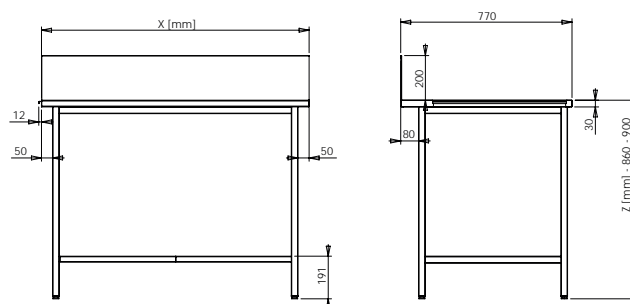

Dishwasher tables with stainless steel

(X) mm x (Y) mm x (Z) mm	Order number	Price
Dishwasher tables with stainless steel shelf 800x770x900	V1-014001-0052	
Dishwasher tables with stainless steel shelf 900x770x900	V1-014001-0053	
Dishwasher tables with stainless steel shelf 1000x770x900	V1-014001-0054	
Dishwasher tables with stainless steel shelf 1100x770x900	V1-014001-0055	
Dishwasher tables with stainless steel shelf 1200x770x900	V1-014001-0056	
Dishwasher tables with stainless steel shelf 1300x770x900	V1-014001-0057	
Dishwasher tables with stainless steel shelf 1400x770x900	V1-014001-0058	
Dishwasher tables with stainless steel shelf 1500x770x900	V1-014001-0059	
Dishwasher tables with stainless steel shelf 1600x770x900	V1-014001-0060	
Dishwasher tables with stainless steel shelf 1700x770x900	V1-014001-0061	
Dishwasher tables with stainless steel shelf 1800x770x900	V1-014001-0062	
Dishwasher tables with stainless steel shelf 1900x770x900	V1-014001-0063	
Dishwasher tables with stainless steel shelf 2000x770x900	V1-014001-0064	
Dishwasher tables with stainless steel shelf 2100x770x900	V1-014001-0065	
Dishwasher tables with stainless steel shelf 2200x770x900	V1-014001-0066	
Dishwasher tables with stainless steel shelf 2300x770x900	V1-014001-0067	
Dishwasher tables with stainless steel shelf 2400x770x900	V1-014001-0068