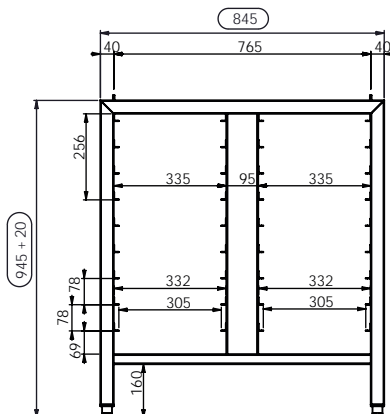

DIMENSIONS BETWEEN PINS: 765x228

Convention oven base 1988 - H (845x612x955 Rational)

Model	Order number	Price
Convention oven base 1988 - H	V1-013500-0010	

DIMENSIONS BETWEEN PINS: 765x228

Convention oven base 1989 (790x680x720 Rational)