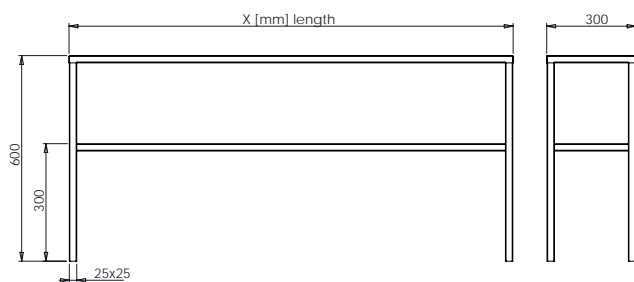

Table extension - Two shelves

Model	X [mm] Width	Y [mm] Depth	Z [mm] Height	Order number	Price
Table extension - two shelves	800	300	600	V1-013003-0027	
Table extension - two shelves	900	300	600	V1-013003-0028	
Table extension - two shelves	1000	300	600	V1-013003-0029	
Table extension - two shelves	1100	300	600	V1-013003-0030	
Table extension - two shelves	1200	300	600	V1-013003-0031	
Table extension - two shelves	1300	300	600	V1-013003-0032	
Table extension - two shelves	1400	300	600	V1-013003-0033	
Table extension - two shelves	1500	300	600	V1-013003-0034	
Table extension - two shelves	1600	300	600	V1-013003-0035	
Table extension - two shelves	1700	300	600	V1-013003-0036	
Table extension - two shelves	1800	300	600	V1-013003-0037	
Table extension - two shelves	1900	300	600	V1-013003-0038	
Table extension - two shelves	2000	300	600	V1-013003-0039	
Table extension - two shelves	2100	300	600	V1-013003-0040	
Table extension - two shelves	2200	300	600	V1-013003-0041	
Table extension - two shelves	2300	300	600	V1-013003-0042	
Table extension - two shelves	2400	300	600	V1-013003-0043	
Table extension - two shelves	2500	300	600	V1-013003-0044	
Table extension - two shelves	2600	300	600	V1-013003-0045	
Table extension - two shelves	2700	300	600	V1-013003-0046	
Table extension - two shelves	2800	300	600	V1-013003-0047	
Table extension - two shelves	2900	300	600	V1-013003-0048	
Table extension - two shelves	3000	300	600	V1-013003-0049	
Table extension - two shelves	3100	300	600	V1-013003-0050	
Table extension - two shelves	3200	300	600	V1-013003-0051	
Table extension - two shelves	3300	300	600	V1-013003-0052