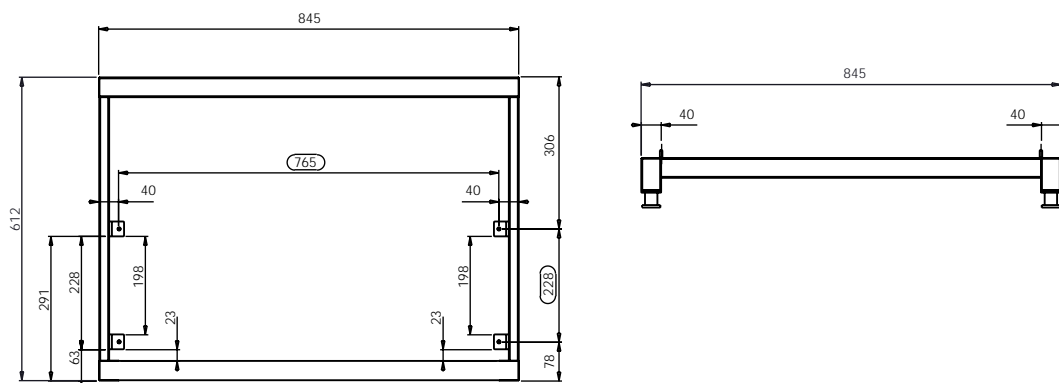

Convention oven base 1988 - L (845x612x100 Rational)

Model	Order number	Price
Convention oven base 1988 - L	V1-013500-0011