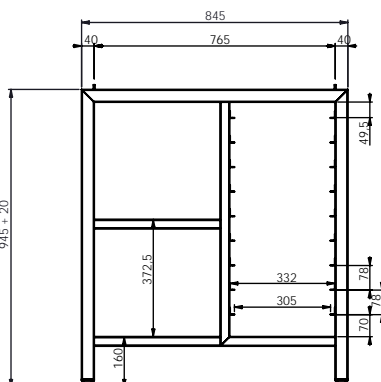

Convention oven base 1988 - D (845x612x955 Rational)

Model	Order number	Price
Convention oven base 1988 - D	V1-013500-0006