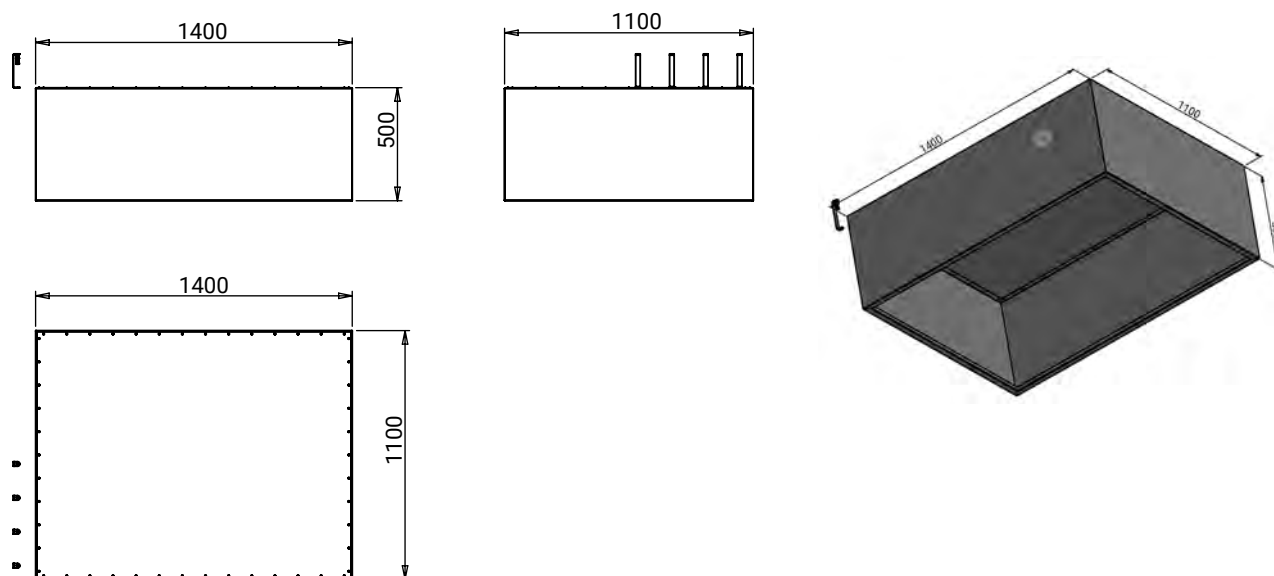

| Technical drawing

Model	Order number	Price
Extractor hood 1400x1100x0500	V1-015000-3000