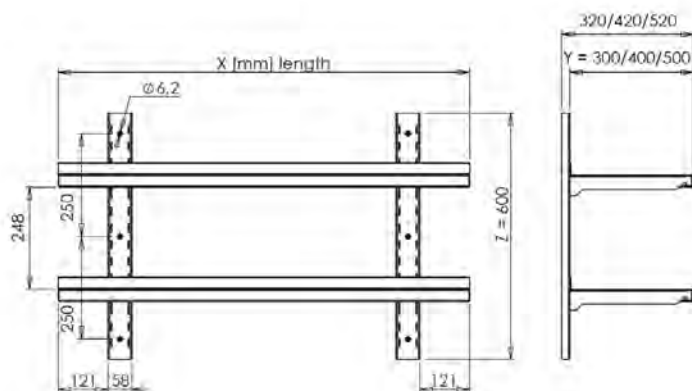

Double wall shelf with rails

Double wall shelf with rails, Depth 300 mm

Double wall shelf (X) mm x (Y) mm x (Z) mm	Order number	Price
Double wall shelf 600x300x600	V1-013001-0142	
Double wall shelf 700x300x600	V1-013001-0143	
Double wall shelf 800x300x600	V1-013001-0144	
Double wall shelf 900x300x600	V1-013001-0145	
Double wall shelf 1000x300x600	V1-013001-0146	
Double wall shelf 1100x300x600	V1-013001-0147	
Double wall shelf 1200x300x600	V1-013001-0148	
Double wall shelf 1300x300x600	V1-013001-0149	
Double wall shelf 1400x300x600	V1-013001-0150	
Double wall shelf 1500x300x600	V1-013001-0151	
Double wall shelf 1600x300x600	V1-013001-0152	
Double wall shelf 1700x300x600	V1-013001-0153	
Double wall shelf 1800x300x600	V1-013001-0154	
Double wall shelf 1900x300x600	V1-013001-0155	
Double wall shelf 2000x300x600	V1-013001-0156	
Double wall shelf 2100x300x600	V1-013001-0157	
Double wall shelf 2200x300x600	V1-013001-0158	
Double wall shelf 2300x300x600	V1-013001-0159	
Double wall shelf 2400x300x600	V1-013001-0160	
Double wall shelf 2500x300x600	V1-013001-0161	
Double wall shelf 2600x300x600	V1-013001-0162	

Double wall shelf with rails, Depth 400 mm

Double wall shelf (X) mm x (Y) mm x (Z) mm	Order number	Price
Double wall shelf 600x400x600	V1-013001-0165	
Double wall shelf 700x400x600	V1-013001-0166	
Double wall shelf 800x400x600	V1-013001-0167	
Double wall shelf 900x400x600	V1-013001-0168	
Double wall shelf 1000x400x600	V1-013001-0169	
Double wall shelf 1100x400x600	V1-013001-0170	
Double wall shelf 1200x400x600	V1-013001-0171	
Double wall shelf 1300x400x600	V1-013001-0172	
Double wall shelf 1400x400x600	V1-013001-0173	
Double wall shelf 1500x400x600	V1-013001-0174	
Double wall shelf 1600x400x600	V1-013001-0175	
Double wall shelf 1700x400x600	V1-013001-0176	
Double wall shelf 1800x400x600	V1-013001-0177	
Double wall shelf 1900x400x600	V1-013001-0178	
Double wall shelf 2000x400x600	V1-013001-0179	
Double wall shelf 2100x400x600	V1-013001-0180	
Double wall shelf 2200x400x600	V1-013001-0181	
Double wall shelf 2300x400x600	V1-013001-0182	
Double wall shelf 2400x400x600	V1-013001-0183	
Double wall shelf 2500x400x600	V1-013001-0184	
Double wall shelf 2600x400x600	V1-013001-0185