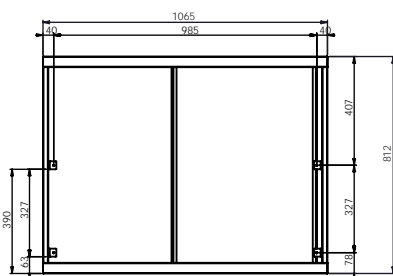

Convention oven base 1989 - A (1065x812x700 Rational)

Model	Order number	Price
Convention oven base 1989 - A	V1-013500-0003