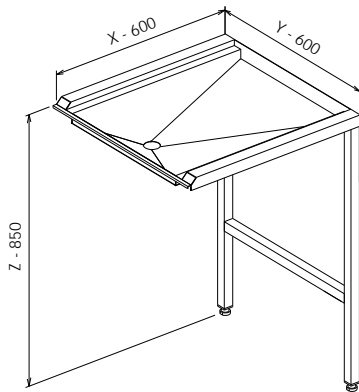

About

Dishwasher table provide a suitable dishwashing station to stock dirty dishes before they go through the wash cycle.

Suitable for restaurants, cafes or hotels.

Made from stainless steel material, so it is easy to clean and guarantees a long-term service life.

Dishwasher table 1980 - C

Model	Order number	Price
Dishwasher table 1980 - C	30338-003-000