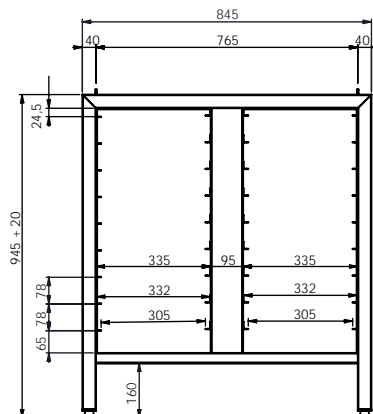

Convention oven base 1988 - C (845x612x955 Rational)

Model	Order number	Price
Convention oven base 1988 - C	V1-013500-0005