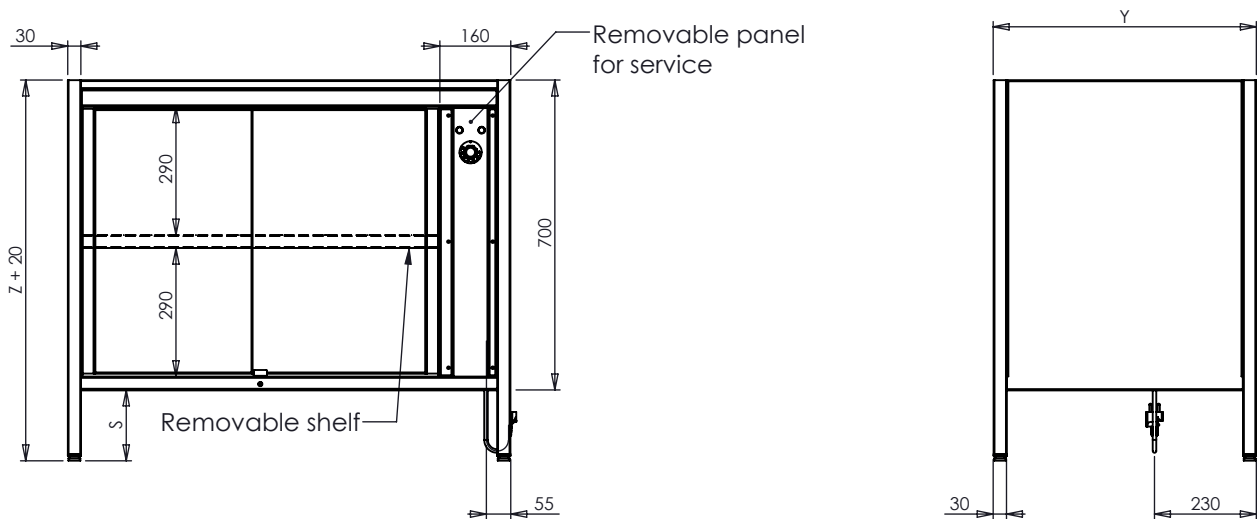

03 Hot cupboard unilateral right with sliding doors

Technical drawing

Illustrative pictures

SPECIFICATION LIST

SELF CONTAINED	I.	II.	III.	IV.	V.
Catalog number					
Outside dimension:					
Width (x) [mm]	800	800	1000	1000	1200
 Depth (y) [mm]	594	700	594	700	594
Height (z) [mm]	860	860	860	860	860
Headroom (s) [mm]	160 or 260	160 or 260	160 or 260	160 or 260	160 or 260
 Temperature	30 - 90 °C				
Voltage	1, N, PE ~ 230V, 50Hz				
 Power input	1, 1 kW	1, 1 kW	1, 1 kW	1, 1 kW	1, 1 kW
Material	Stainless steel				
Spare parts*					

Hot cupboard unilateral right with sliding doors

Technical drawing

Illustrative pictures

SPECIFICATION LIST

SELF CONTAINED	VI.	VII.	VIII.	IX.	X.
Catalog number					
Outside dimension:					
Width (x) [mm]	1200	1400	1400	1600	1600
 Depth (y) [mm]	700	594	700	594	700
Height (z) [mm]	860	860	860	860	860
Headroom (s) [mm]	160 or 260	160 or 260	160 or 260	160 or 260	160 or 260
 Temperature					
Voltage					
 Power input	1, 1 kW	1, 1 kW	1, 1 kW	1, 1 kW	1, 1 kW
Material					
Spare parts*					