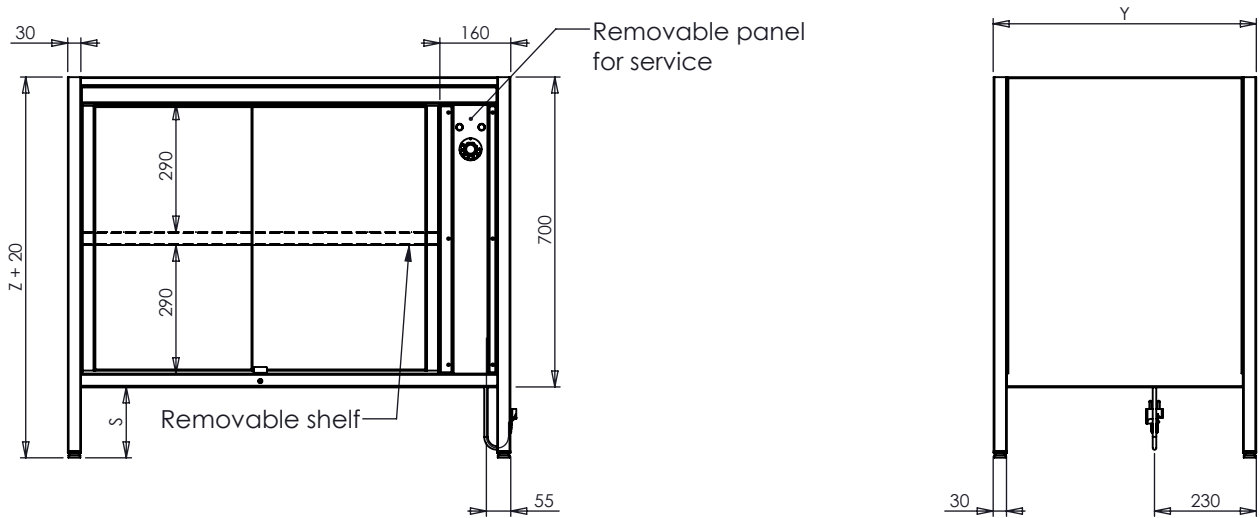

03 Hot cupboard unilateral right with sliding doors

Technical drawing

Illustrative pictures

SPECIFICATION LIST

SELF CONTAINED	I.	II.	III.	IV.	V.
Catalog number					
Outside dimension:					
Width (x) [mm]	800	800	1000	1000	1200
 Depth (y) [mm]	594	700	594	700	594
Height (z) [mm]	860	860	860	860	860
Headroom (s) [mm]	160 or 260	160 or 260	160 or 260	160 or 260	160 or 260
 Temperature	30 - 90 °C				
Voltage	1, N, PE ~ 230V, 50Hz				
 Power input	1, 1 kW	1, 1 kW	1, 1 kW	1, 1 kW	1, 1 kW
Material	Stainless steel				
Spare parts*					

Hot cupboard unilateral right with sliding doors

Technical drawing

Illustrative pictures

SPECIFICATION LIST

SELF CONTAINED	VI.	VII.	VIII.	IX.	X.
Catalog number					
Outside dimension:					
Width (x) [mm]	1200	1400	1400	1600	1600
 Depth (y) [mm]	700	594	700	594	700
Height (z) [mm]	860	860	860	860	860
Headroom (s) [mm]	160 or 260	160 or 260	160 or 260	160 or 260	160 or 260
 Temperature					
Voltage					
 Power input	1, 1 kW	1, 1 kW	1, 1 kW	1, 1 kW	1, 1 kW
Material					
Spare parts*					